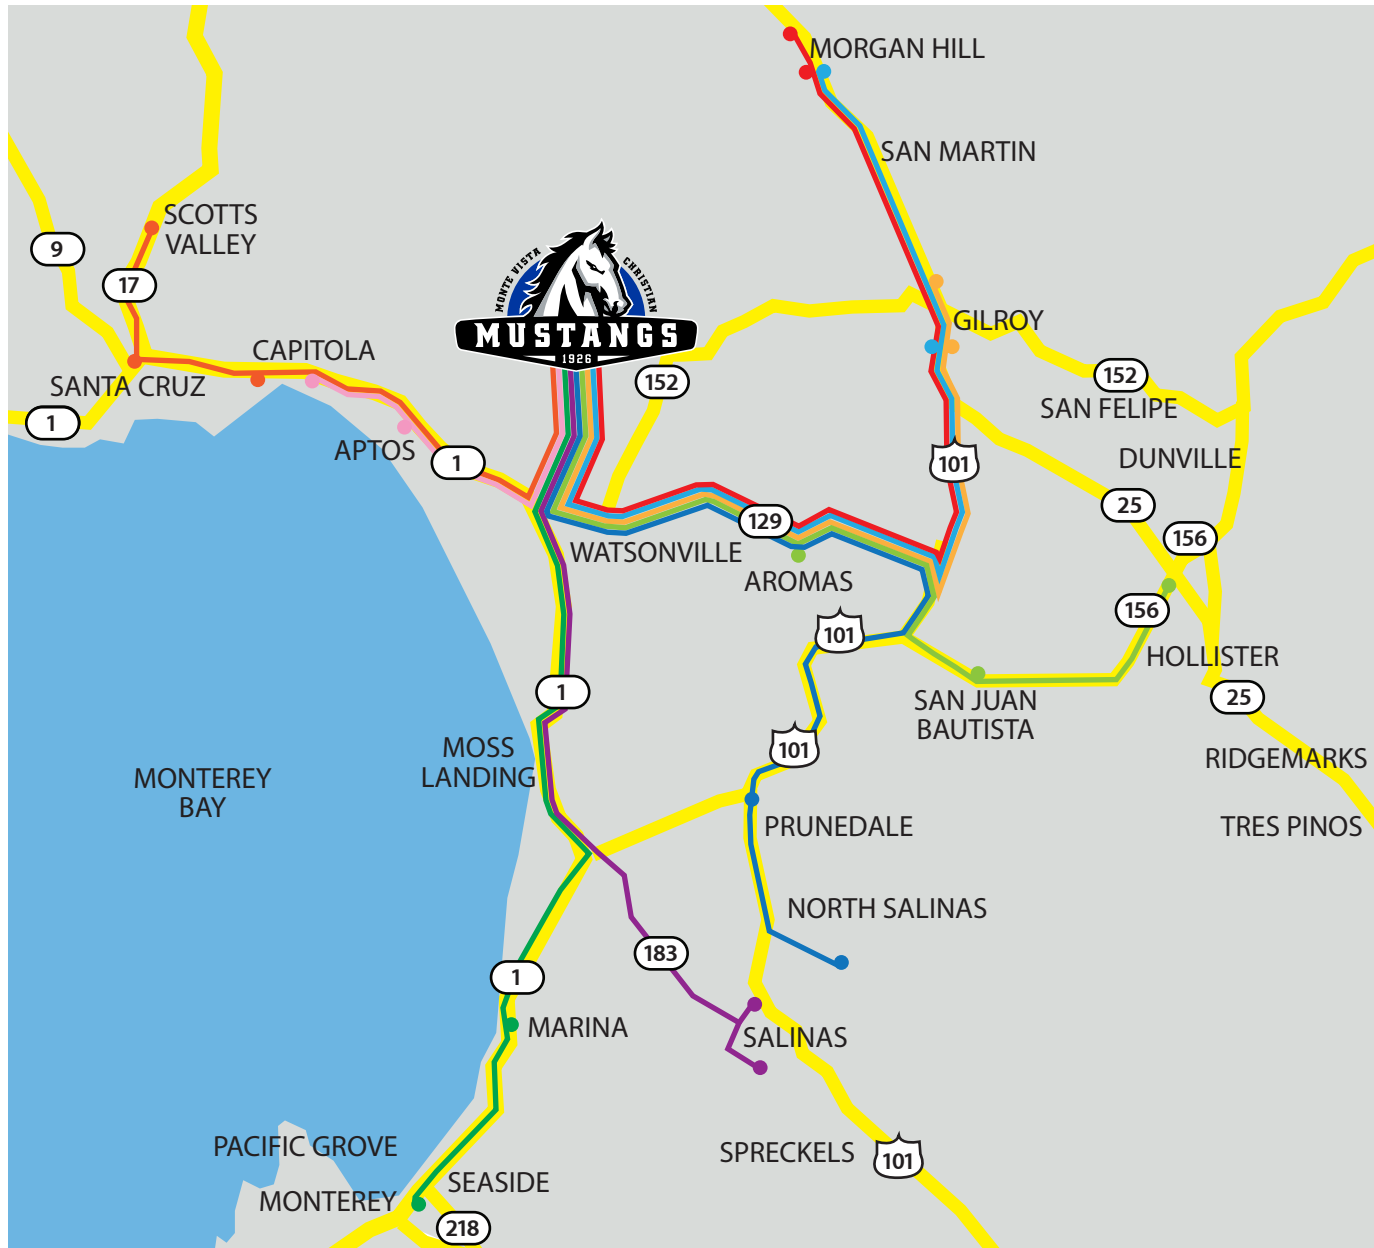

## 2018-2019 BUS ROUTES

**ROUTE 1: MORGAN HILL**  
Morgan Hill Community Center  
Morgan Hill Bible Church Parking Lot

**ROUTE 2: MONTEREY**  
Pearl St. @ El Estero Park  
Morgan Cardoza Ave & Dolphin Circle

**ROUTE 3: SALINAS**  
Woodside Park  
Laurelwood Park

**ROUTE 4: SCOTTS VALLEY**  
La Madrona Drive-opposite Hilton  
Fredrick St @ Santa Cruz Bible Church  
Monterey Ave Park

**ROUTE 5: GILROY**  
Las Animas Park  
Platinum Theatre

**ROUTE 6: HOLLISTER**  
Calaveras School  
Abbe Park @ Muckelemi St (San Juan Bautista)  
Marshall's Market (Aromas)

**ROUTE 7: PRUNEDALE/NORTH SALINAS**  
Prunedale Grange Parking Lot  
Creekbridge Park (Salinas)

**ROUTE 8: APTOS**  
Twin Lakes Church Parking Lot  
Seascape BLVD @ Racquet Landing

**ROUTE 9: MORGAN HILL**  
Morgan Hill Bible Church Parking Lot  
Platinum Theatre (Gilroy)